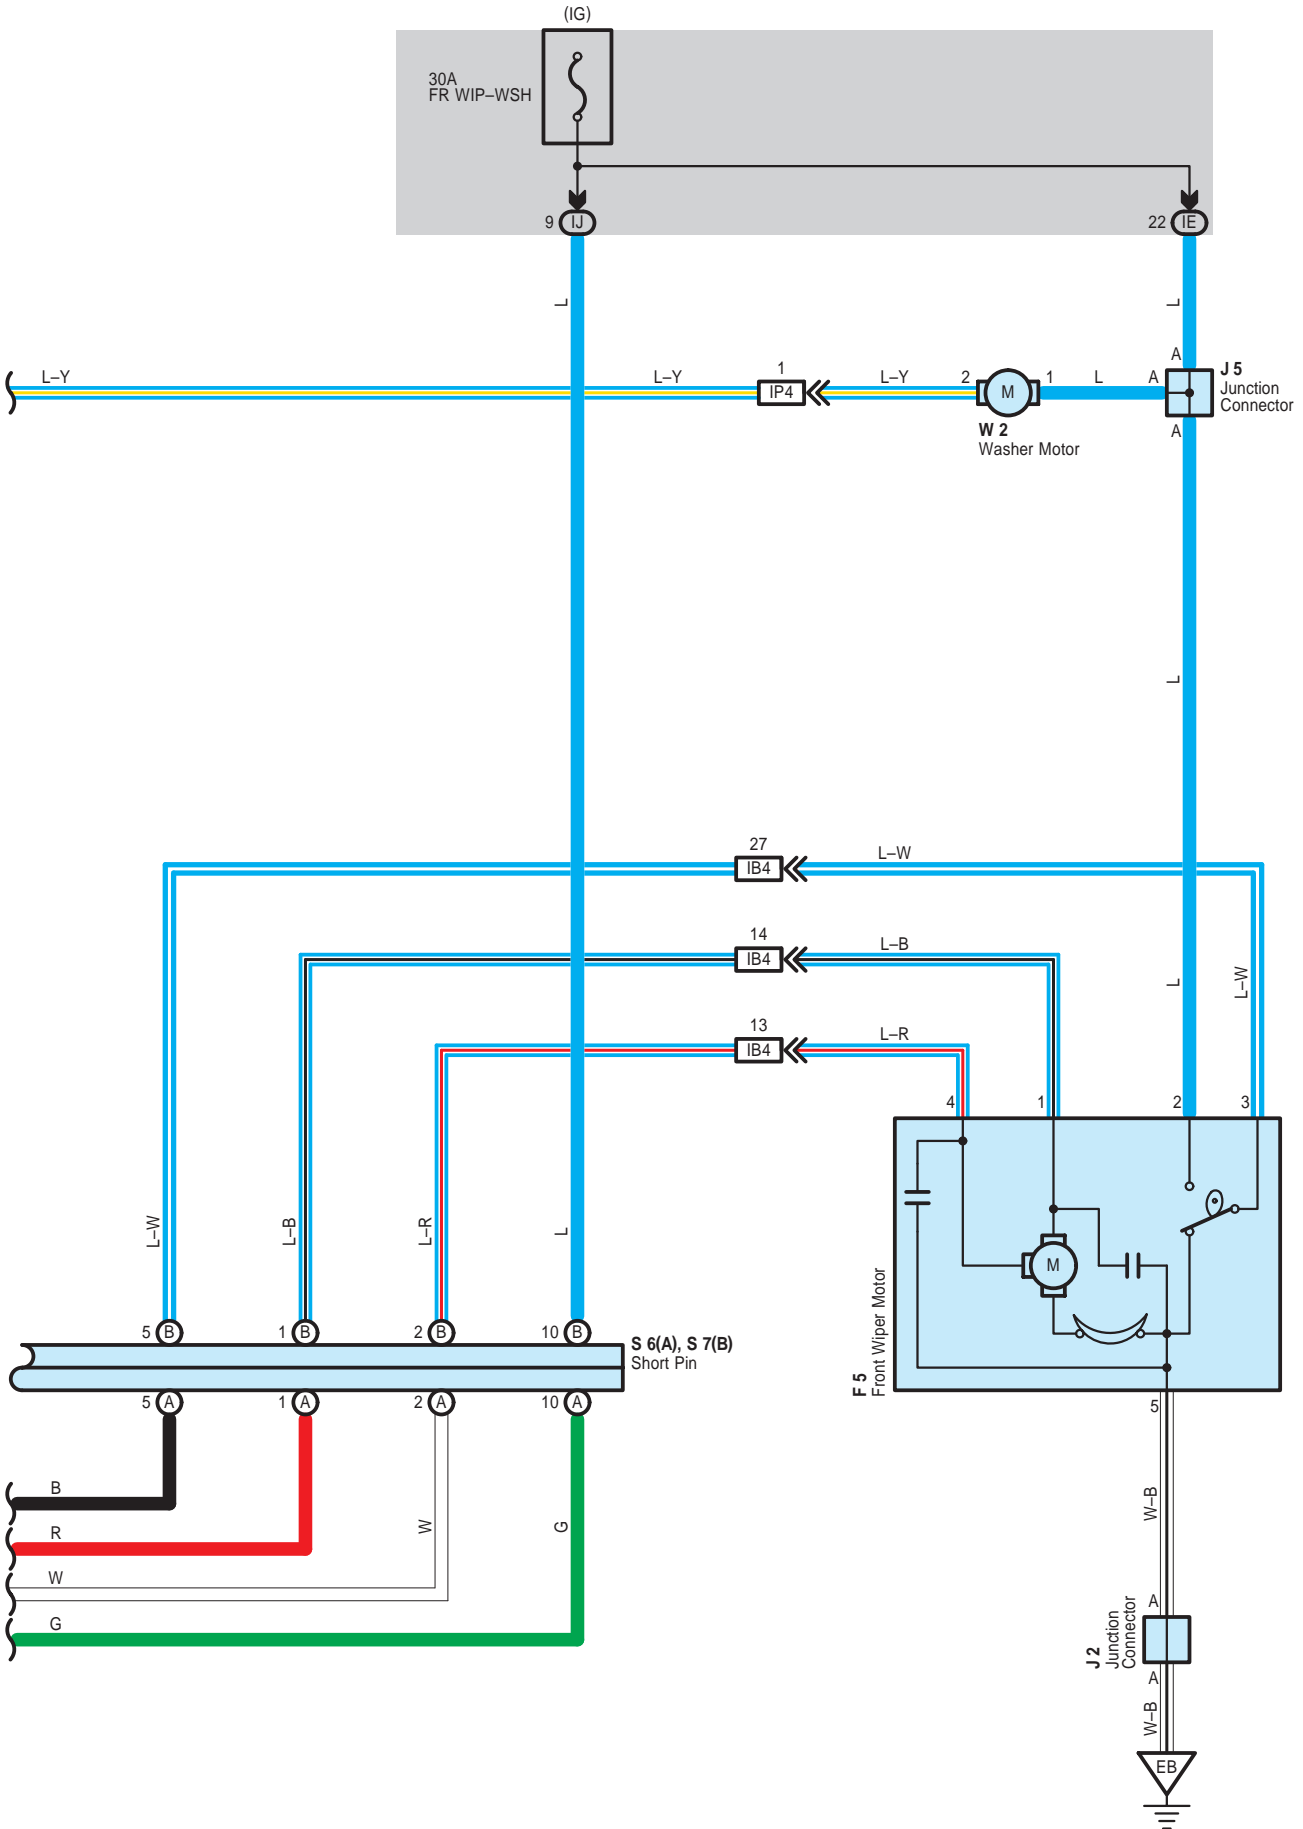

Front Wiper and Washer <w/o Rain Sensor>

Front Wiper and Washer <w/o Rain Sensor>

Front Wiper and Washer <w/o Rain Sensor>

Front Wiper and Washer <w/o Rain Sensor>

---

IP4  
Blue