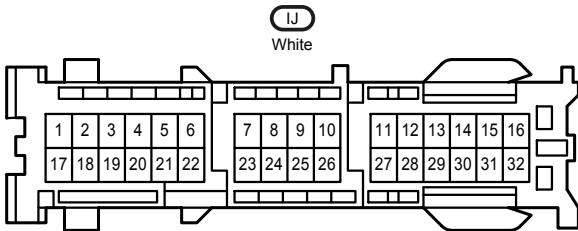

Front Wiper and Washer <w/o Rain Sensor>

Front Wiper and Washer <w/o Rain Sensor>

Front Wiper and Washer <w/o Rain Sensor>

Front Wiper and Washer <w/o Rain Sensor>

---

IP4  
Blue