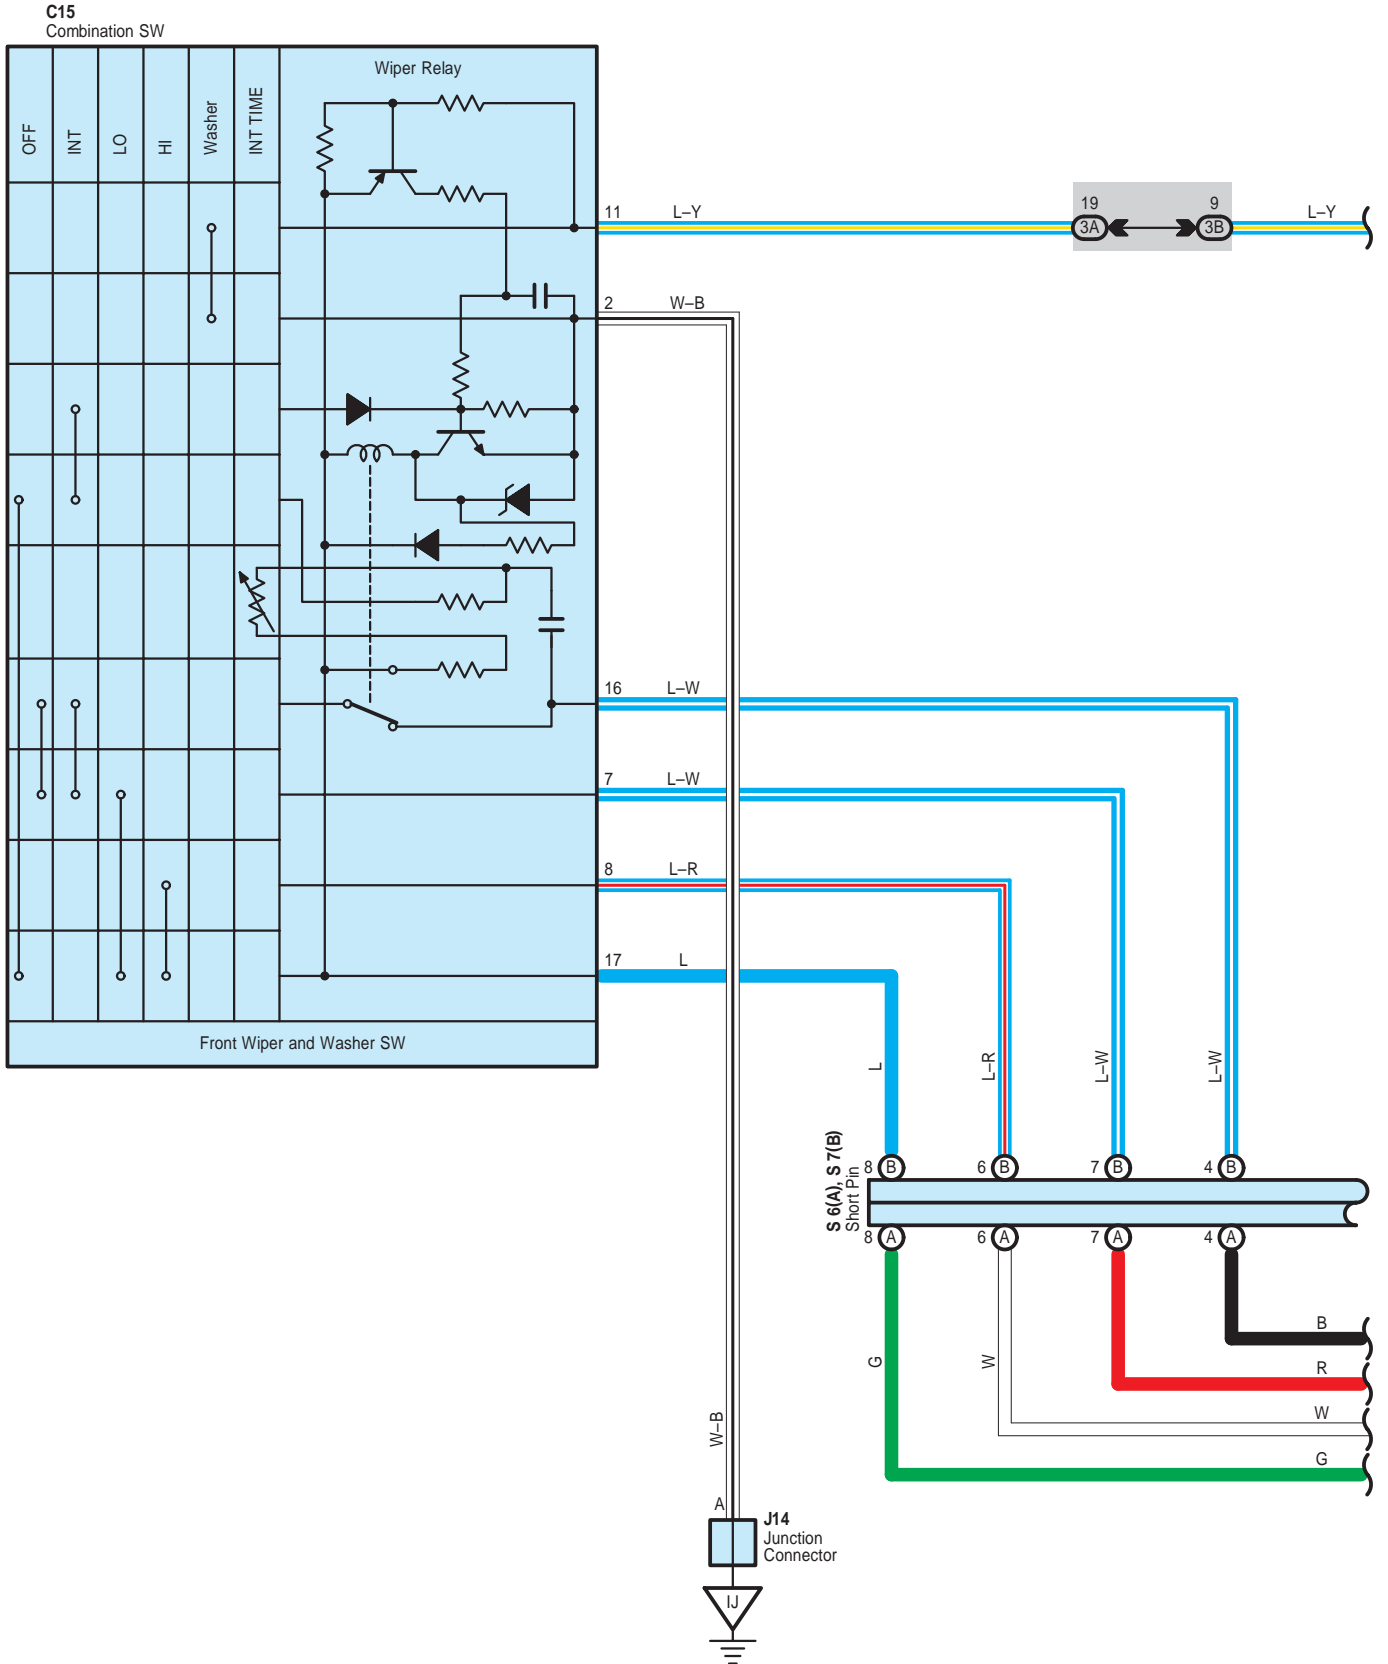

Front Wiper and Washer <w/o Rain Sensor>

Front Wiper and Washer <w/o Rain Sensor>

Front Wiper and Washer <w/o Rain Sensor>

Front Wiper and Washer <w/o Rain Sensor>

---

IP4  
Blue