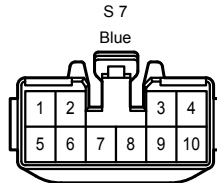

Front Wiper and Washer <w/o Rain Sensor>

Front Wiper and Washer <w/o Rain Sensor>

Front Wiper and Washer <w/o Rain Sensor>

Front Wiper and Washer <w/o Rain Sensor>

---

IP4  
Blue