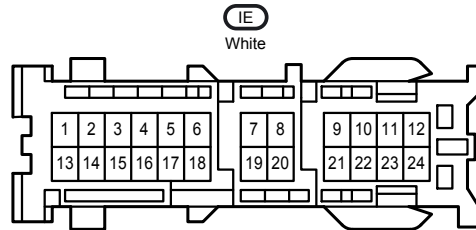

Front Wiper and Washer <w/o Rain Sensor>

Front Wiper and Washer <w/o Rain Sensor>

Front Wiper and Washer <w/o Rain Sensor>

Front Wiper and Washer <w/o Rain Sensor>

---

IP4  
Blue