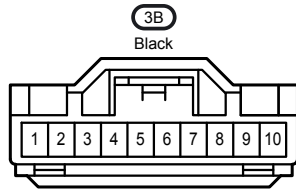

Front Wiper and Washer <w/o Rain Sensor>

Front Wiper and Washer <w/o Rain Sensor>

Front Wiper and Washer <w/o Rain Sensor>

Front Wiper and Washer <w/o Rain Sensor>

---

IP4  
Blue