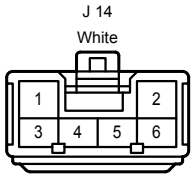

Front Wiper and Washer <w/o Rain Sensor>

Front Wiper and Washer <w/o Rain Sensor>

Front Wiper and Washer <w/o Rain Sensor>

Front Wiper and Washer <w/o Rain Sensor>

---

IP4  
Blue