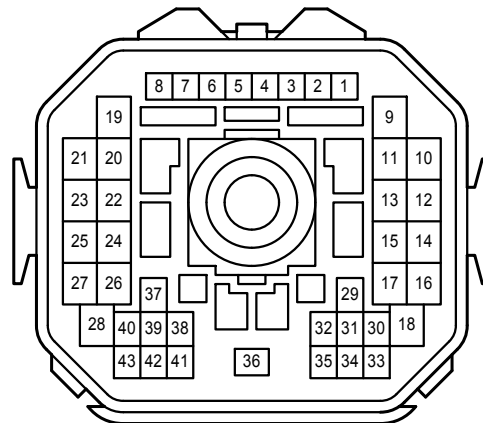

Front Wiper and Washer <w/o Rain Sensor>

Front Wiper and Washer <w/o Rain Sensor>

Front Wiper and Washer <w/o Rain Sensor>

Front Wiper and Washer <w/o Rain Sensor>

---

IP4  
Blue