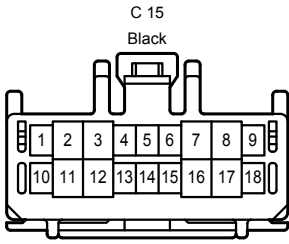

Front Wiper and Washer <w/o Rain Sensor>

Front Wiper and Washer <w/o Rain Sensor>

Front Wiper and Washer <w/o Rain Sensor>

Front Wiper and Washer <w/o Rain Sensor>

---

IP4  
Blue