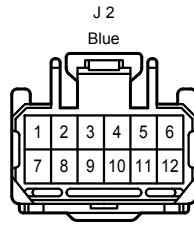

Front Wiper and Washer <w/o Rain Sensor>

Front Wiper and Washer <w/o Rain Sensor>

Front Wiper and Washer <w/o Rain Sensor>

Front Wiper and Washer <w/o Rain Sensor>

---

IP4  
Blue