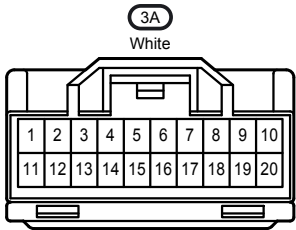

Front Wiper and Washer <w/o Rain Sensor>

Front Wiper and Washer <w/o Rain Sensor>

Front Wiper and Washer <w/o Rain Sensor>

Front Wiper and Washer <w/o Rain Sensor>

---

IP4  
Blue